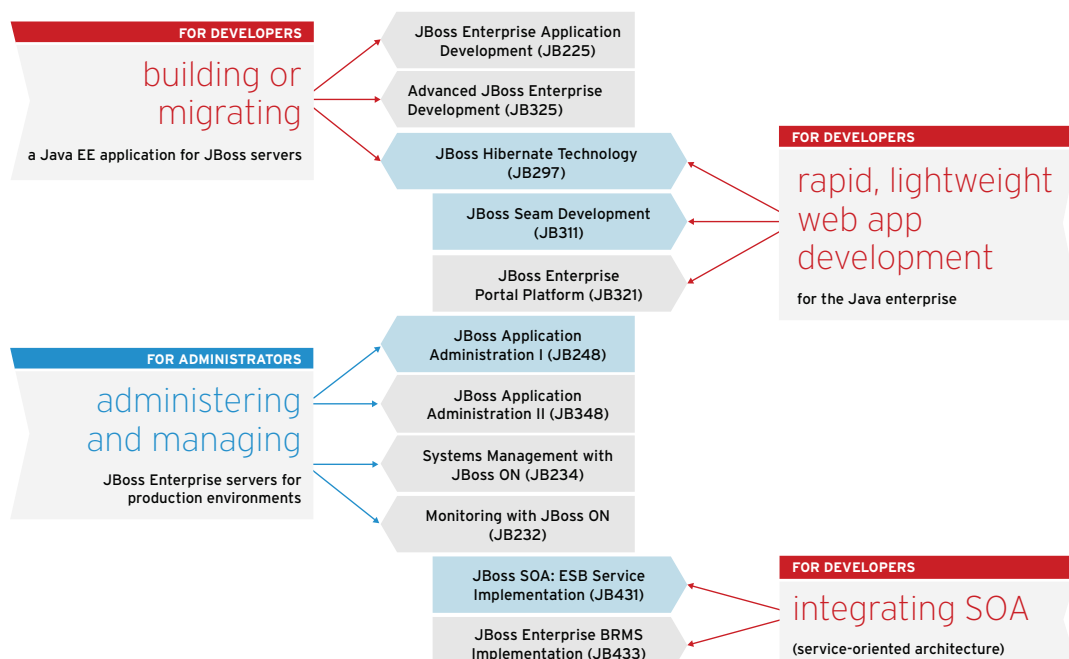

JBoss Enterprise Middleware Training and Certification

JBoss Courses

JBoss Enterprise Application Development (JB225)
 Intended for mid-level Java developers, this hands-on course introduces you to Java EE frameworks, specifications, and application programming interfaces (APIs). Create, test, and maintain Java EE-compliant applications from start to finish using the Eclipse-based JBoss® Developer Studio.
redhat.com/training/courses/jb225/

Advanced JBoss Enterprise Development (JB325) - available Fall 2012
 This course dives into the JBoss Web Frameworks Kit (WFK) with an emphasis on advanced Java Enterprise Edition (Java EE) application programming. It teaches experienced Java EE developers how to use the advanced features of JBoss Developer Studio to build scalable applications that can be viewed on both mobile and desktop platforms.
redhat.com/training/courses/jb325/

JBoss Hibernate Technology (JB297)
 This course provides Java developers with the knowledge and skills required to leverage the powerful Java Hibernate Application Stack. Learn how to leverage Hibernate to produce and maintain robust business applications while optimizing performance and reducing costs.
redhat.com/training/courses/jb297/

JBoss Seam Development (JB311)
 This course teaches experienced Java developers how to use Seam to tie components together and manage complex IT systems. It focuses on the core elements of JBoss Seam: rapid application development, an industry standard UI, Java Persistence API (JPA) integration, end-to-end security, and integrated tooling in JBoss Developer Studio.
redhat.com/training/courses/jb311/